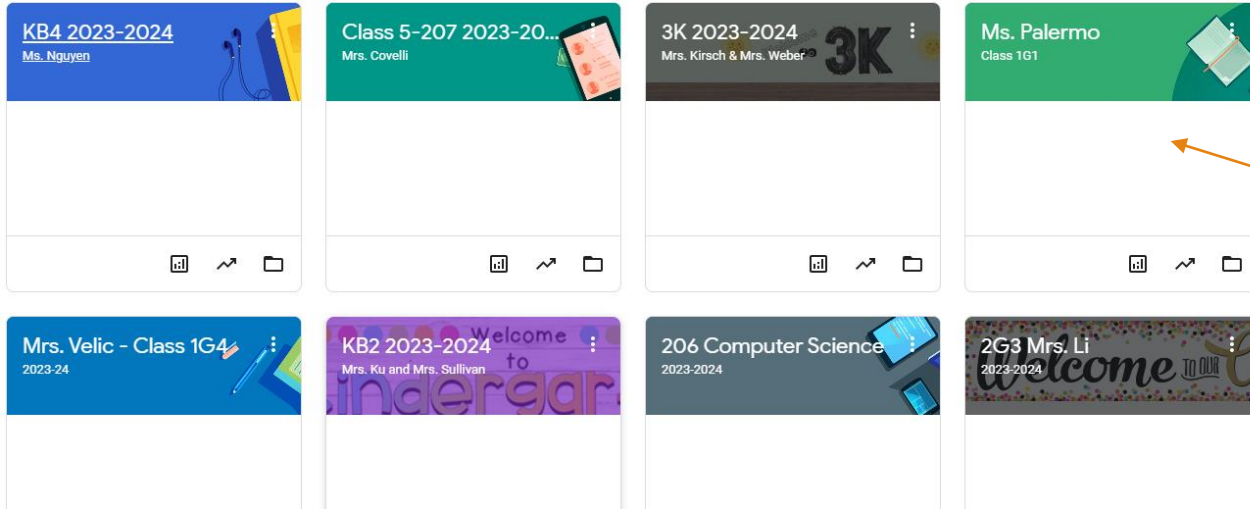

# My School

Search Application

Click My School

Watch this space for important announcements.

P.S. 221 The North Hills School (26Q221)  
School Info

P.S. 221 The North Hills School

221

Application grid containing:

- Clever
- Google Classroom
- Google Drive
- HMH Anywhere
- Into Reading
- Microsoft 0365
- Microsoft Outlook
- Microsoft Teams
- ReadyGEN
- Think Central
- Zoom

Choose Google Classroom

Click on your class