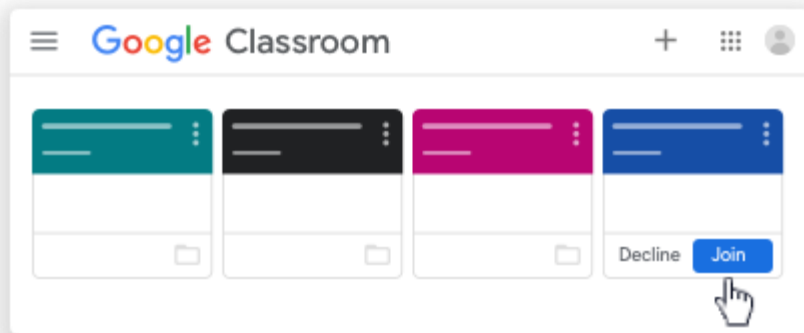

# My School

Search Application

Click My School

Watch this space for important announcements.

P.S. 221 The North Hills School (26Q221)  
School Info

P.S. 221 The North Hills School

221

Application grid containing:

- Clever
- Google Classroom
- Google Drive
- HMH Anywhere
- Into Reading
- Microsoft 0365
- Microsoft Outlook
- Microsoft Teams
- ReadyGEN
- Think Central
- Zoom

Choose Google Classroom

Click on your class