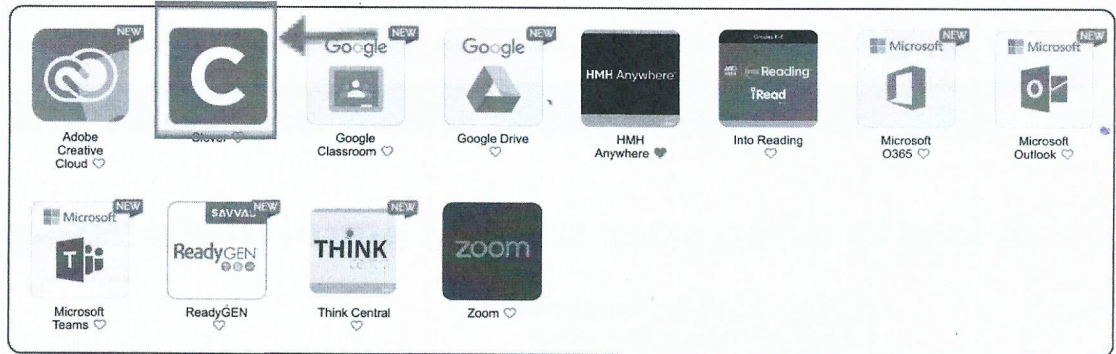

4. Click on “Clever”

P.S. 221 The North Hills

P.S. 221 The North Hills
School (26Q221)
School Info

221

5. Wait until it signs you in... then click on “iReady”